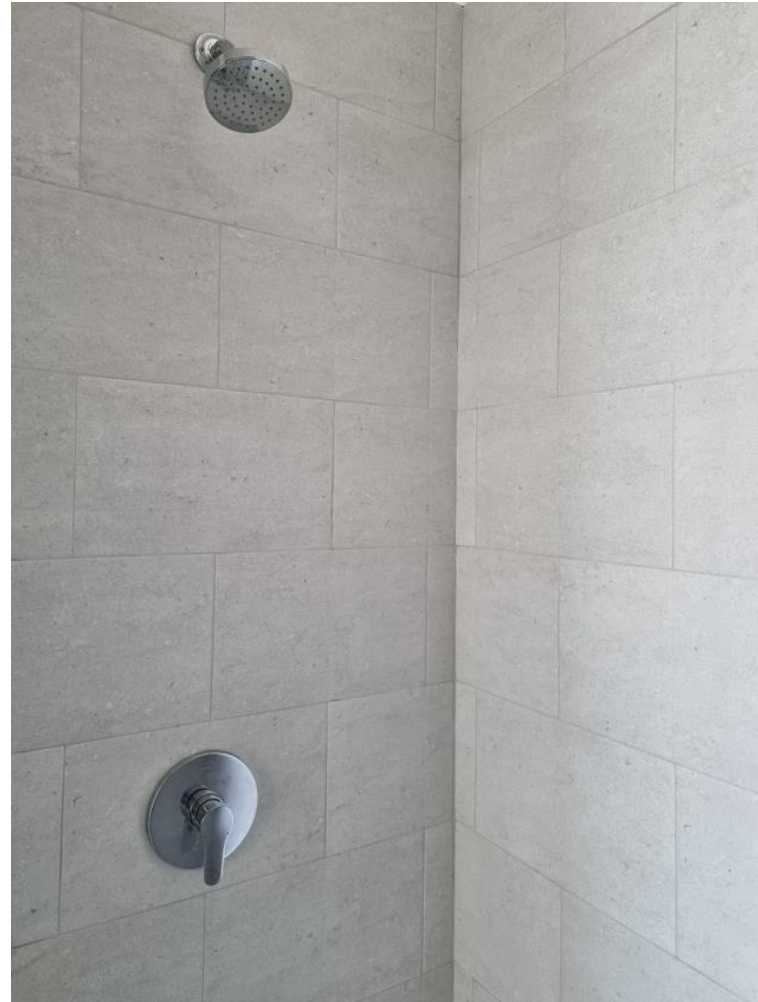

02 FLOORING

InterCeramic, Tiles, Catania Avorio format 40x40 cms. Marble style, beige color. For use on the floor, in kitchen, bedroom, dining room.

02 FLOORING

InterCeramic, Tiles, Aston Gray, different sizes according to design. For use on on walls and shower floors.

03 ALUMINUM WORK

2 and 3" Natural Aluminum according to design with 6mm clear glass and frosted finish in bathroom window (projection and sliding according to space design).

04 WOODWORK

Vanity unit, intercommunication doors, main door, closet and kitchen made of Birch wood, Ash.