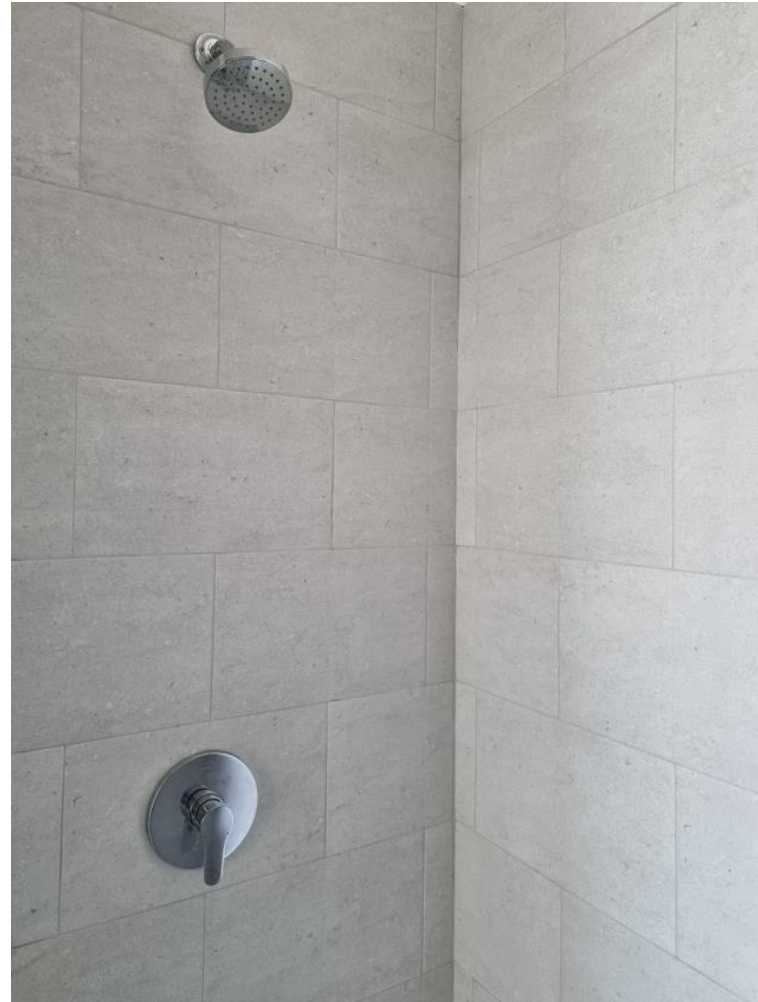

02 FLOORING

InterCeramic, Tiles, Brunei Ivory format 60x60 cms. Marble style, beige color. For use on the floor, in kitchen, bedroom, dining room.

02 FLOORING

Interceramic, Tiles, Aston Gray, different sizes according to design. For use on on walls and shower floors.

03 ALUMINUM WORK

2 and 3" Natural Aluminum according to design with 6mm clear glass and frosted finish in bathroom window (projection and sliding according to space design).

04 WOODWORK

Vanity unit, intercommunication doors, main door, closet and kitchen made of Birch wood, Ash.